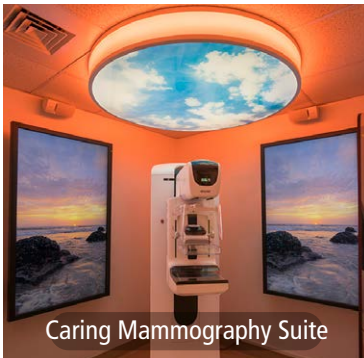

MR Cassette® Building

MRI In-Bore Viewing Projection System - Wireless

Caring CT Suite

RF Door with Privacy Glass

Nature 270

Caring Mammography Suite

Caring MR Suite®

Image Ceiling® with RGB Lighting

MRI In-Bore Viewing -Wireless

THE LATEST PATIENT EXPERIENCE SOLUTIONS FOR ANY HEALTHCARE SPACE

Choose any combination of PDC solutions to create your ideal custom design.

- **New!** MRI In-Bore Viewing Projection System - Wireless
- **New!** Essential MRI In-Bore Viewing Video Display - Wireless
- **New!** Caring Mammography Suite
- Caring Suite App™ with Customizable One-Touch Controls
- Custom Scrolling Text & Picture in Picture (PiP)
- Countdown Timers
- Caring MR Suite®
- UV-C LED Bore Disinfection System
- LED RGB & White Lights
- 4K UHD Video Displays for Ceiling & Wall
- Linear Dimming Systems
- Integrated Touchpad Control Systems
- HD Camera Patient Observation Systems
- Integrated Video, Audio & Light Controls
- Image Ceilings & Virtual Windows
- 4K Nature & Custom Video Themes
- Diagnostic Imaging Suite Buildings
- RF Shielding Products & Solutions
- All Glass MR Door with Privacy Option
- Compliance Tested and Approved