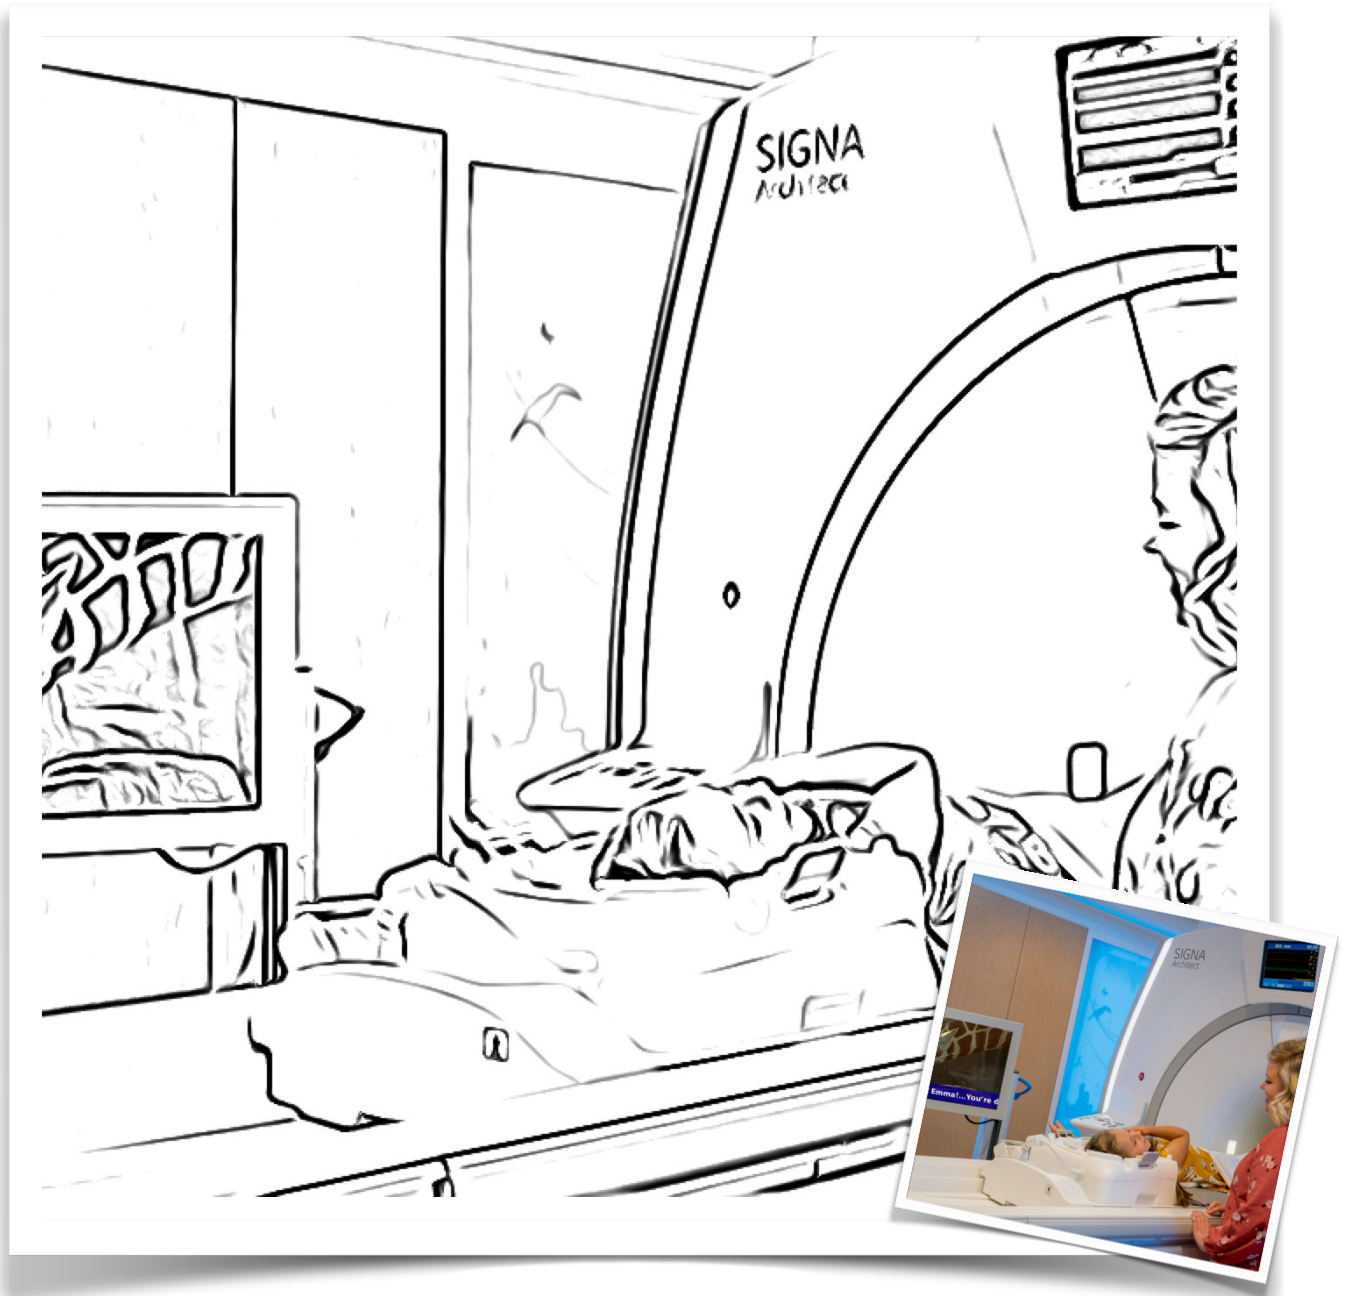

What Nature Theme will you choose?

*Plant me in 1/8" moist soil with 4hrs direct sunlight daily, and I will bloom!