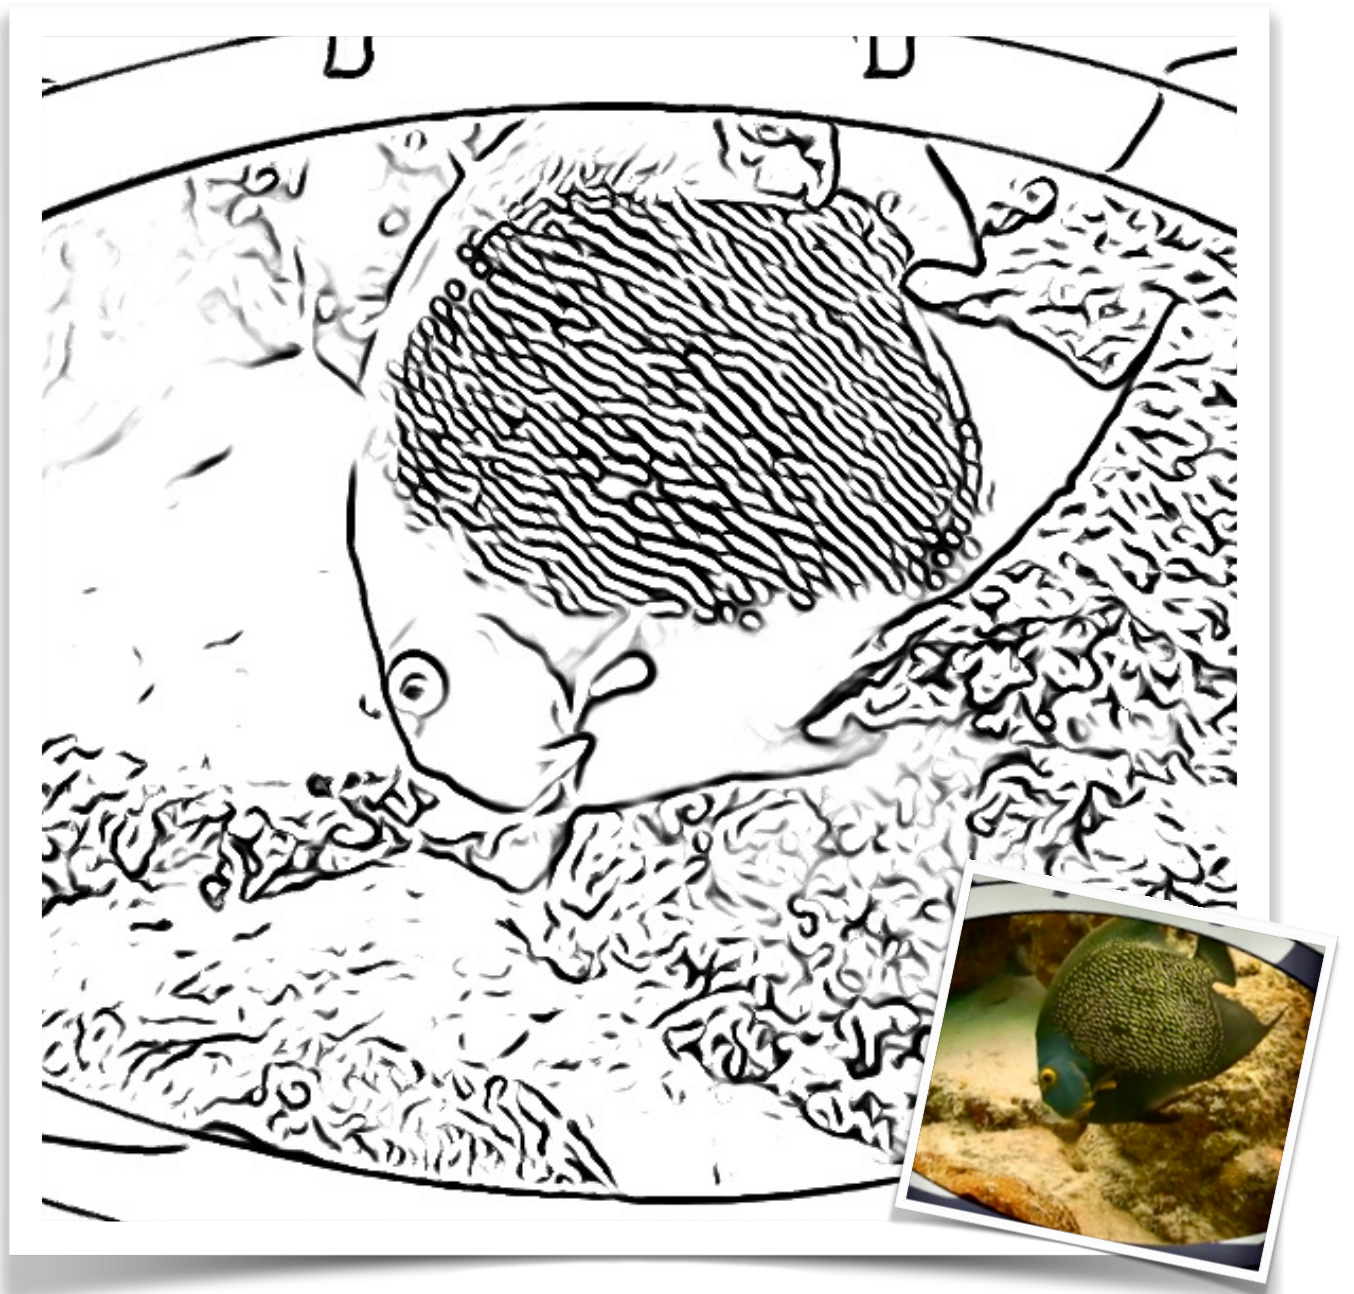

Zoo: Giraffes & Elephants & Pandas, oh my!

*Plant me in 1/8" moist soil with 4hrs direct sunlight daily, and I will bloom!

Fall Colors: Get lost in the beauty of the colors

*Plant me in 1/8" moist soil with 4hrs direct sunlight daily, and I will bloom!

Fishes: Dive in & let a giant sea turtle be your guide!

*Plant me in 1/8" moist soil with 4hrs direct sunlight daily, and I will bloom!

What Nature Theme will you choose?

*Plant me in 1/8" moist soil with 4hrs direct sunlight daily, and I will bloom!