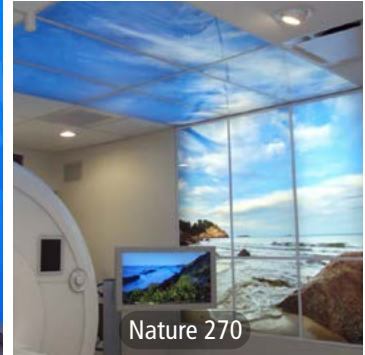

MR Cassette® Building

Caring MR Suite®

Caring CT Suite

RF Door with Privacy Glass

Nature 270

Perfect Sky Mammo Suite

Image Ceiling® with RGB Lighting

UV-C LED Bore Disinfection System

THE LATEST PATIENT EXPERIENCE SOLUTIONS FOR ANY HEALTHCARE SPACE

Choose any combination of PDC solutions to create your ideal custom design.

- **New!** MRI In-Bore Viewing Projection System - Wireless
- **New!** UV-C LED Bore Disinfection System
- **New!** Wireless MRI Portable Video Display for in-bore viewing
- **New!** Perfect Sky to light up any non-MR space
- **New!** Caring Suite App & 4K Nature Video Themes
- **New!** Custom Scrolling Text & Picture in Picture (PiP)
- Caring MR Suite®
- LED RGB & White Lights
- 4K UHD Video Displays for Ceiling & Wall
- Linear Dimming Systems
- Integrated Touchpad Control Systems
- HD Camera Patient Observation Systems
- Integrated Video, Audio & Light Controls
- Image Ceilings & Virtual Windows
- Patient Interface Systems
- 4K Nature & Custom Video Themes
- Diagnostic Imaging Suite Buildings
- RF Shielding Products & Solutions
- All Glass MR Door with Privacy Option
- Compliance Tested and Approved