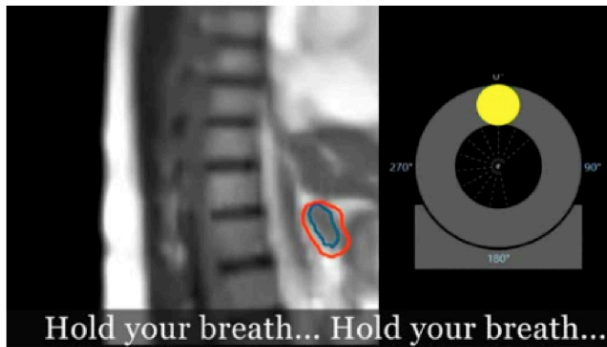

ViewRay M2 - Mirrors ViewRay Computer

Hold your breath... Hold your breath...

ViewRay M2 Standard - For Treatment

Hold your breath... Hold your breath...

ViewRay M2 Zoom - For Treatment

ViewRay RealView - For Simulation

VIDEO CONTROL + TREATMENT VIEWS

- YOUR CARING SUITE INCLUDES 4 VIEWRAY OPTIONS:
- VIEWRAY M2 reflects your ViewRay computer screen
- VIEWRAY M2 STANDARD shows a custom view for treatment, as above
- VIEWRAY M2 ZOOM shows a custom zoomed view for treatment, as above
- VIEWRAY REALVIEW shows a custom view for use during simulation, as above
- TO SELECT VIEWRAY OPTIONS: See P10
- TO ADD OR REMOVE OPTIONS FROM ONE-TOUCH CONTROLS: See P6