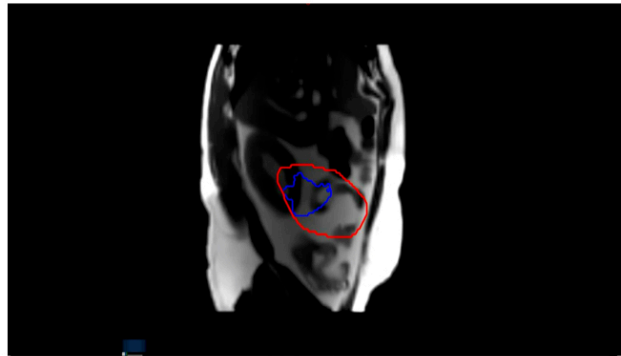

ViewRay M2 - Mirrors ViewRay Computer

Hold your breath... Hold your breath...

ViewRay M2 Standard - For Treatment

Hold your breath... Hold your breath...

ViewRay M2 Zoom - For Treatment

ViewRay RealView - For Simulation

VIDEO CONTROL + TREATMENT VIEWS

- YOUR CARING SUITE INCLUDES 4 VIEWRAY OPTIONS:
- VIEWRAY M2 reflects your ViewRay computer screen
- VIEWRAY M2 STANDARD shows a custom view for treatment, as above
- VIEWRAY M2 ZOOM shows a custom zoomed view for treatment, as above
- VIEWRAY REALVIEW shows a custom view for use during simulation, as above
- TO SELECT VIEWRAY OPTIONS: See P10
- TO ADD OR REMOVE OPTIONS FROM ONE-TOUCH CONTROLS: See P6