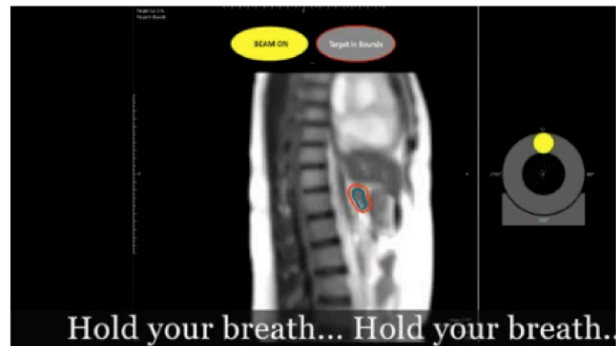

ViewRay M2 - Mirrors ViewRay Computer

Hold your breath... Hold your breath...

ViewRay M2 Standard - For Treatment

Hold your breath... Hold your breath...

ViewRay M2 Zoom - For Treatment

ViewRay RealView - For Simulation

VIDEO CONTROL + TREATMENT VIEWS

- YOUR CARING SUITE INCLUDES 4 VIEWRAY OPTIONS:
- VIEWRAY M2 reflects your ViewRay computer screen
- VIEWRAY M2 STANDARD shows a custom view for treatment, as above
- VIEWRAY M2 ZOOM shows a custom zoomed view for treatment, as above
- VIEWRAY REALVIEW shows a custom view for use during simulation, as above
- TO SELECT VIEWRAY OPTIONS: See P10
- TO ADD OR REMOVE OPTIONS FROM ONE-TOUCH CONTROLS: See P6