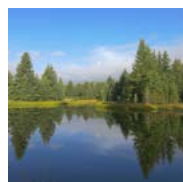

The Perfect Sky helps relax and distract patients while bringing the healing power of nature into the clinical environment. This helps reduce stress for patients AND clinicians while increasing patient satisfaction scores and referral rates. The Perfect Sky can transform any waiting area, hallway, mammography, ultrasound, CT and/or oncology suite to create a soothing and memorable patient experience.

Alpine Creek

Big Sky Breeze

Cedar Breaks Morning

Coastal Falls

Fern Falls

Glacial Waters

Lands End

Meadow Creek

Misting Falls

Misty River

Mountain Meadow

Pacific Sunset

Rainforest

River Reflections

Staircase Stream

The Elements