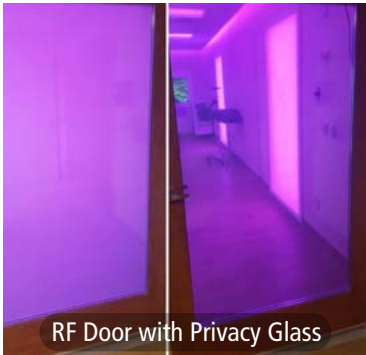

MR Cassette® Building

Caring MR Suite®

Caring CT Suite

RF Door with Privacy Glass

Nature 270

Perfect Sky Mammo Suite

Image Ceiling® with RGB Lighting

UV-C LED Bore Disinfection System

THE LATEST PATIENT EXPERIENCE SOLUTIONS FOR ANY HEALTHCARE SPACE

Choose any combination of PDC solutions to create your ideal custom design.

- **New!** UV-C LED Bore Disinfection System
- **New!** Wireless MRI Portable Video Display for in-bore viewing
- **New!** Perfect Sky to light up any non-MR space
- **New!** Caring Suite App & 4K Nature Video Themes
- **New!** Custom Scrolling Text & Picture in Picture (PiP)
- Caring MR Suite®
- LED RGB & White Lights
- 4K UHD Video Displays for Ceiling & Wall
- Linear Dimming Systems
- Integrated Touchpad Control Systems
- HD Camera Patient Observation Systems
- Integrated Video, Audio & Light Controls
- Image Ceilings & Virtual Windows
- Patient Interface Systems
- 4K Nature & Custom Video Themes
- Diagnostic Imaging Suite Buildings
- RF Shielding Products & Solutions
- All Glass MR Door with Privacy Option
- Compliance Tested and Approved