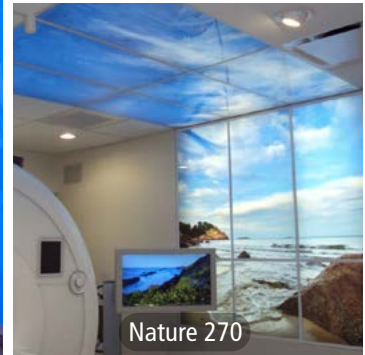

MR Cassette® Building

Caring MR Suite®

Caring CT Suite

RF Door with Privacy Glass

Nature 270

Perfect Sky Mammo Suite

Image Ceiling® with RGB Lighting

UV-C LED Bore Disinfection System

THE LATEST PATIENT EXPERIENCE SOLUTIONS FOR ANY HEALTHCARE SPACE

Choose any combination of PDC solutions to create your ideal custom design.

- **New!** UV-C LED Bore Disinfection System
- **New!** Wireless MRI Portable Video Display for in-bore viewing
- **New!** Perfect Sky to light up any non-MR space
- **New!** Caring Suite App & 4K Nature Video Themes
- **New!** Custom Scrolling Text & Picture in Picture (PiP)
- Caring MR Suite®
- LED RGB & White Lights
- 4K UHD Video Displays for Ceiling & Wall
- Linear Dimming Systems
- Integrated Touchpad Control Systems
- HD Camera Patient Observation Systems
- Integrated Video, Audio & Light Controls
- Image Ceilings & Virtual Windows
- Patient Interface Systems
- 4K Nature & Custom Video Themes
- Diagnostic Imaging Suite Buildings
- RF Shielding Products & Solutions
- All Glass MR Door with Privacy Option
- Compliance Tested and Approved