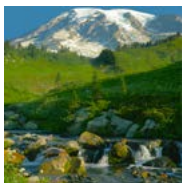

Alpine Creek

Big Sky Breeze

Cedar Breaks Morning

Coastal Falls

Fern Falls

Glacial Waters

Lands End

Meadow Creek

Misting Falls

Misty River

Mountain Meadow

Pacific Sunset

Rainforest

River Reflections

Staircase Stream

The Elements