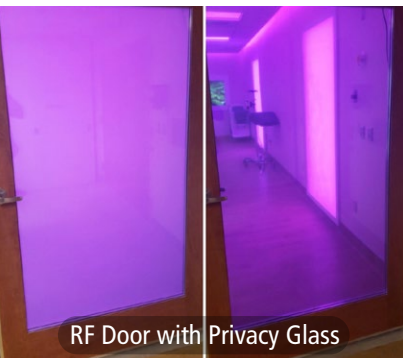

MR Cassette® Building

Caring MR Suite®

Caring CT Suite

RF Door with Privacy Glass

Nature 270

Perfect Sky Mammo Suite

Image Ceiling with RGB Lighting

UV-C LED Bore Sanitization System

## THE LATEST PATIENT EXPERIENCE SOLUTIONS FOR ANY HEALTHCARE SPACE

Choose any combination of PDC solutions to create your ideal custom design.

- **New!** UV-C LED Bore Sanitization System
- **New!** Wireless MR Portable Video Display for in-bore viewing
- **New!** Perfect Sky to light up any non-MR space
- **New!** Caring Suite App & 4K Nature Video Themes
- **New!** Custom Scrolling Text & Picture in Picture (PiP)
- Caring MR Suite®
- LED RGB & White Lights
- 4K UHD Video Displays for Ceiling & Wall
- Linear Dimming Systems
- Integrated Touchpad Control Systems
- HD Camera Patient Observation Systems
- Integrated Video, Audio & Light Controls
- Image Ceilings & Virtual Windows
- Patient Interface Systems
- 4K Nature & Custom Video Themes
- Diagnostic Imaging Suite Buildings
- RF Shielding Products & Solutions
- All Glass MR Door with Privacy Option
- Compliance Tested and Approved